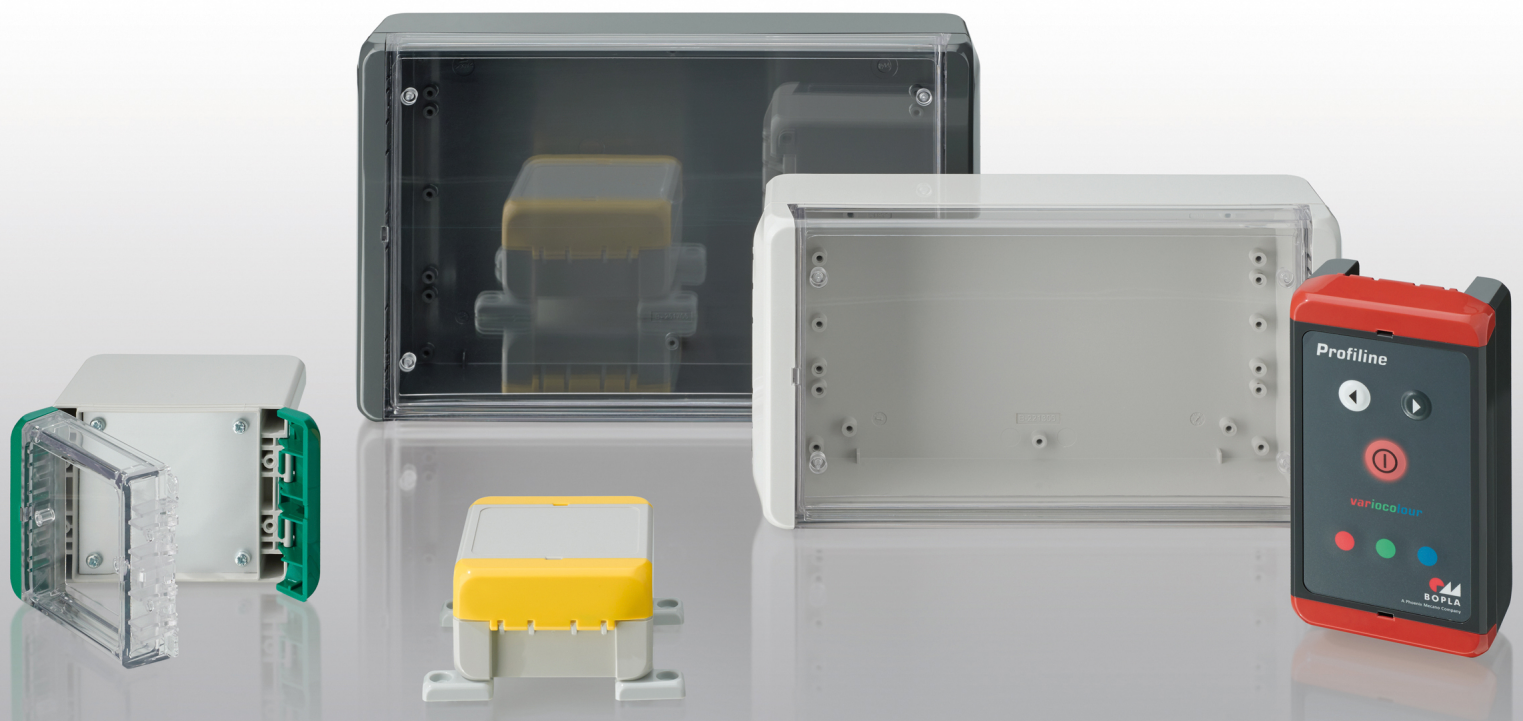

Bocube

Detailed product information
can be found on
www.bopla.de

- Patented, innovative, hinged quick-release catch technology without screws: open with a screwdriver, close by hand
- 23 sizes, 138 standard combinations possible
- 2 material types: ABS or PC UL 94 V0, flame-resistant and self-extinguishing
- Captive lid with membrane keypad area, available in 2 variants: grey or crystal-clear
- Elegant design, hinged quick-release catches available in different colours
- Excellent recyclability because of mono-material plastics without injection-moulded metal parts

PU seal, foamed; for details please see Technical Information

BOPLA

A Phoenix Mecano Company

Unique, innovative, versatile enclosure made of ABS or polycarbonate UL 94 V0

Bocube consists of few parts, so it can easily be mounted by hand. Open it by means of a screwdriver (size 3).

The hinged catch ensures that the lid is captive and can be used ideally as a display enclosure.

As an alternative to the hinged catch, the enclosures can be screwed. The hinged catch conceals the screws.

Wall brackets can be used for all Bocube sizes and are screwed into the drilling holes on the back of the enclosure base.

The blanking plugs allow the hinged side to be selected as required.

Rectangular front panels or PCBs can be mounted in the base (by using distance bolts) and in the lid.