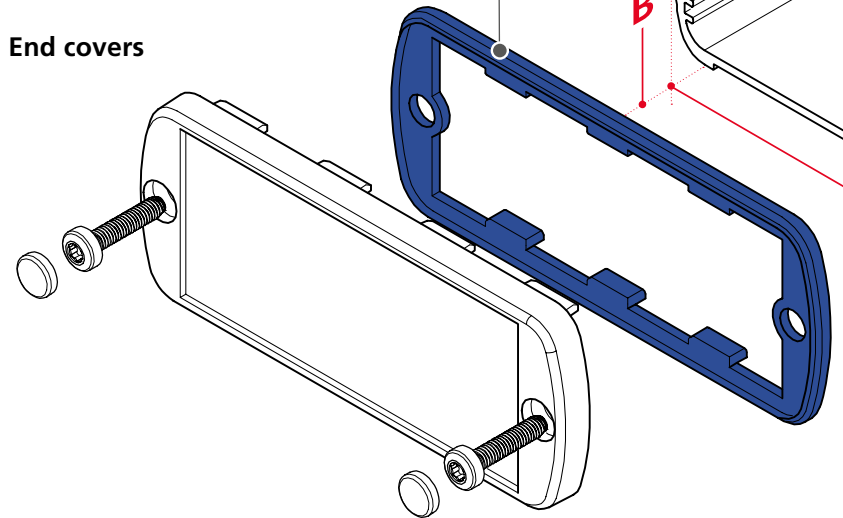

ABPH KWL
(horizontally divided, with heat sink and wall brackets)

Seals

End covers

Lid variants

ABD

ABM-AL / ABM-IR

ABM-AL-BE / ABM-IR-BE

AL= aluminium cap
IR = infrared-permissive plastic cap