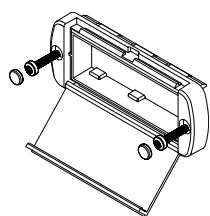

ABPH KWL
(horizontally divided, with heat sink and wall brackets)

Seals

End covers

Lid variants

ABD

ABM-AL / ABM-IR

ABM-AL-BE / ABM-IR-BE

AL= aluminium cap
IR = infrared-permissive plastic cap

BE = Variant with battery compartment

ABM-SAL

Variant with hinged lid

ABM-SAL-BE

BE = Variant with battery compartment

Dimensions

Model	A	B	C
ABP...600	57	32	*
ABP...800 / 820	82	32 / 22	*
ABP...880	84,5	82	*
ABP...1000	106	32	*
ABP...1040	108	42	*
ABP...1300	138	34	*
ABP...1600 / 1680	169	52 / 82	*
ABP...2070	210	74	*