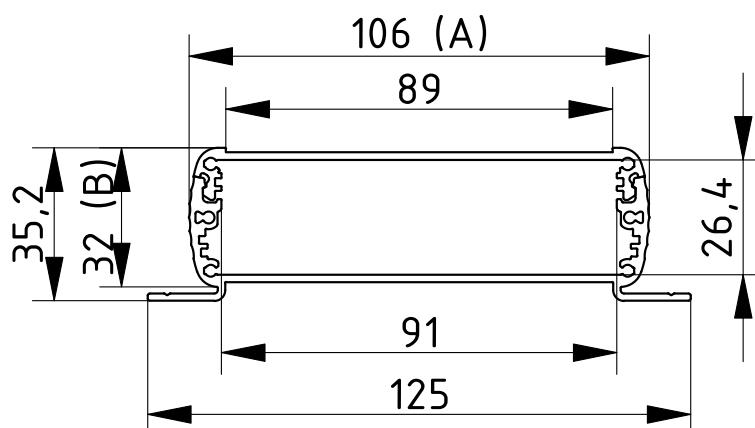

Scope Of Delivery: Enclosure profile, two parts including profile seal

Notes: C = profile length, special lengths on request.

Alubos

Enclosure profiles divided horizontally, with wall brackets

ABPH 1040 WL