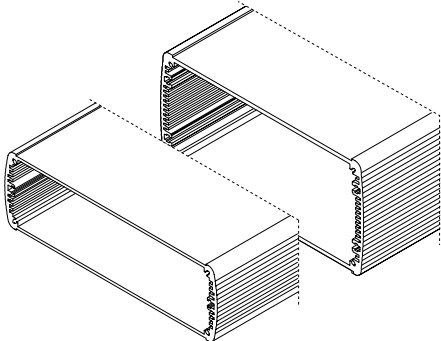

Profile cross-sections

AB...600

AB...820 / AB...800 / AB...880

AB...1000

AB...1040

AB...1300

AB...1600 / AB...1680

AB...2070

Enclosure versions

ABPH
(horizontally divided)

ABPH K
(horizontally divided, with heat sink)

ABP
(closed)

ABPH KWL
(horizontally divided, with heat sink and wall brackets)

Seals

End covers

Lid variants

ABD

ABM-AL / ABM-IR

ABM-AL-BE / ABM-IR-BE

AL= aluminium cap
IR = infrared-permissive plastic cap

BE = Variant with battery compartment