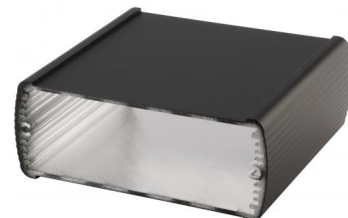

Scope Of Delivery: Enclosure profile

Notes: C = profile length, special lengths on request.

Z-2804533

Alubos

Enclosure profiles, closed

ABP 1000

Model	Order no.	A	B	C
ABP 1000-0100	84100100	106	32	100
ABP 1000-0150	84100150	106	32	150
ABP 1000-0200	84100200	106	32	200
ABP 1000-1000	84100000	106	32	1000

Scope Of Delivery: Enclosure profile

Notes: C = profile length, special lengths on request.

Alubos

Enclosure profiles, closed

ABP 1040

Model	Order no.	A	B	C
ABP 1040-0100	84040100	108	42	100
ABP 1040-0150	84040150	108	42	150
ABP 1040-0200	84040200	108	42	200
ABP 1040-1000	84040000	108	42	1000

Scope Of Delivery: Enclosure profile

Notes: C = profile length, special lengths on request.

Alubos

Enclosure profiles, closed

ABP 1300

Model	Order no.	A	B	C
ABP 1300-0100	84130100	138	34	100
ABP 1300-0150	84130150	138	34	150
ABP 1300-0200	84130200	138	34	200
ABP 1300-1000	84130000	138	34	1000