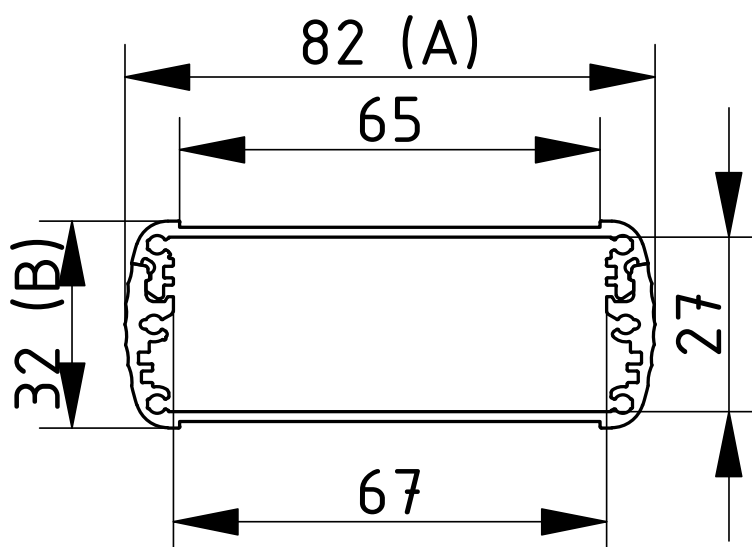

Alubos

Enclosure profiles, horizontally-divided

ABPH 800

Model	Order no.	A	B	C
ABPH 800-0100	84086100	82	32	100
ABPH 800-0150	84086150	82	32	150
ABPH 800-0200	84086200	82	32	200
ABPH 800-1000	84086001	82	32	1000

Scope Of Delivery: Enclosure profile, two parts including profile seal

Notes: C = profile length, special lengths on request.