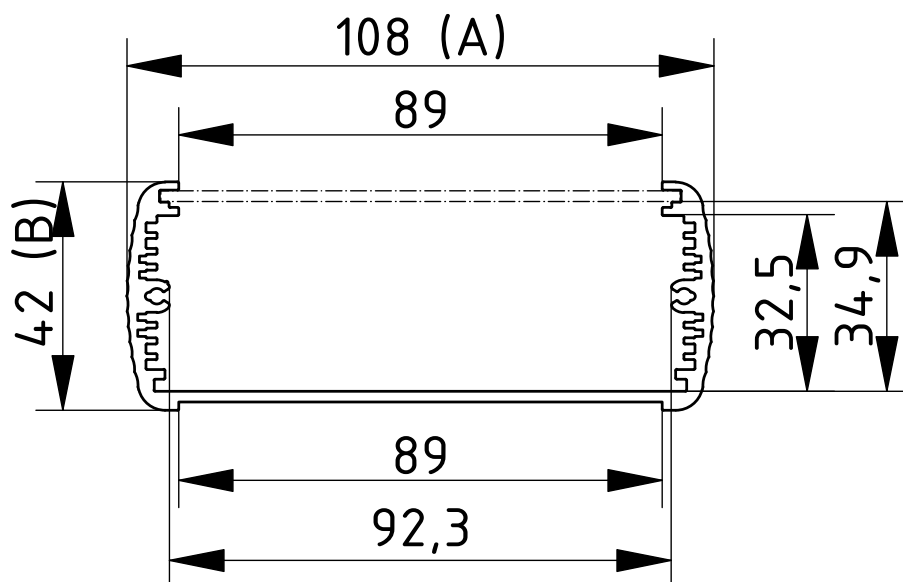

Alubos

Enclosure profiles, open on one side

ABPU 1040

Model	Order no.	A	B	C
ABPU 1040-0100	84047100	108	42	100
ABPU 1040-0150	84047150	108	42	150
ABPU 1040-0200	84047200	108	42	200
ABPU 1040-1000	84047000	108	42	1000

Scope Of Delivery: Enclosure profile. Please order front panel for ABPU separately.

Notes: C = profile length, special lengths on request.