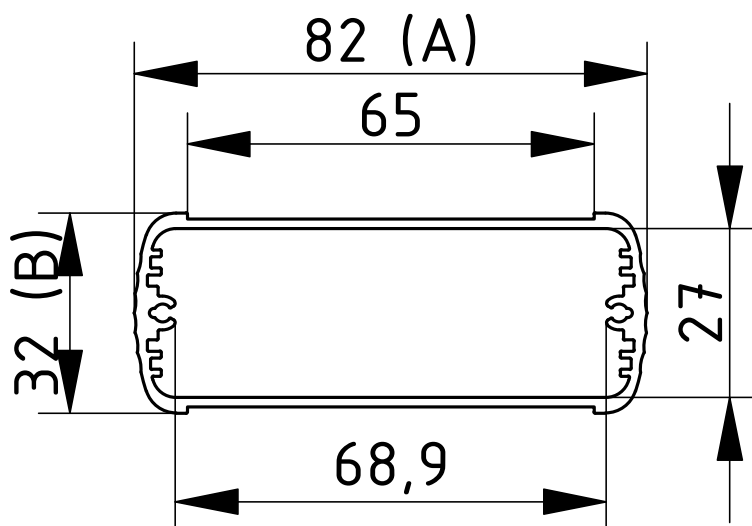

Alubos

Enclosure profiles, closed

ABP 800

Model	Order no.	A	B	C
ABP 800-0100	84080100	82	32	100
ABP 800-0150	84080150	82	32	150
ABP 800-0200	84080200	82	32	200
ABP 800-1000	84080000	82	32	1000

Scope Of Delivery: Enclosure profile

Notes: C = profile length, special lengths on request.