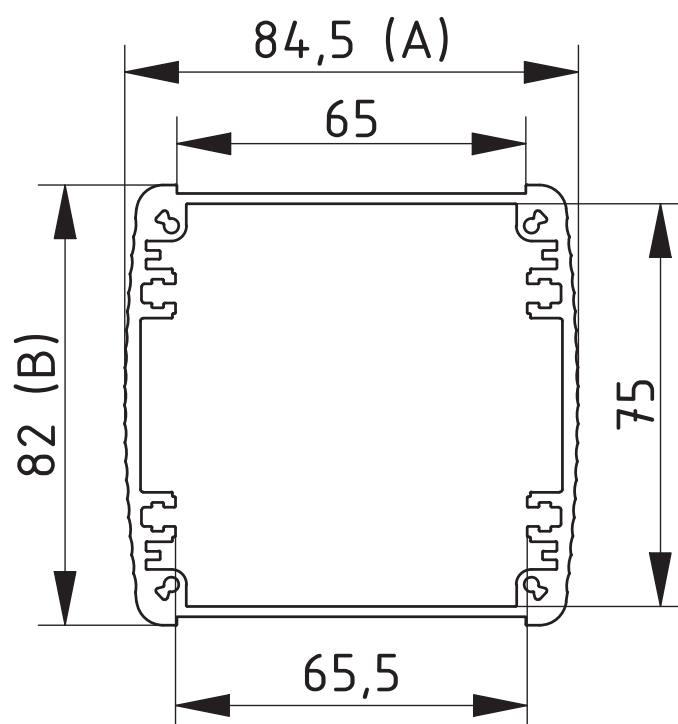

Alubos

Enclosure profiles, closed

ABP 880

Model	Order no.	A	B	C
ABP 880-0100	84090100	84	82	100
ABP 880-0150	84090150	84	82	150
ABP 880-0200	84090200	84	82	200
ABP 880-1000	84090001	84	82	1000

Scope Of Delivery: Enclosure profile

Notes: C = profile length, special lengths on request.

Z-2804533