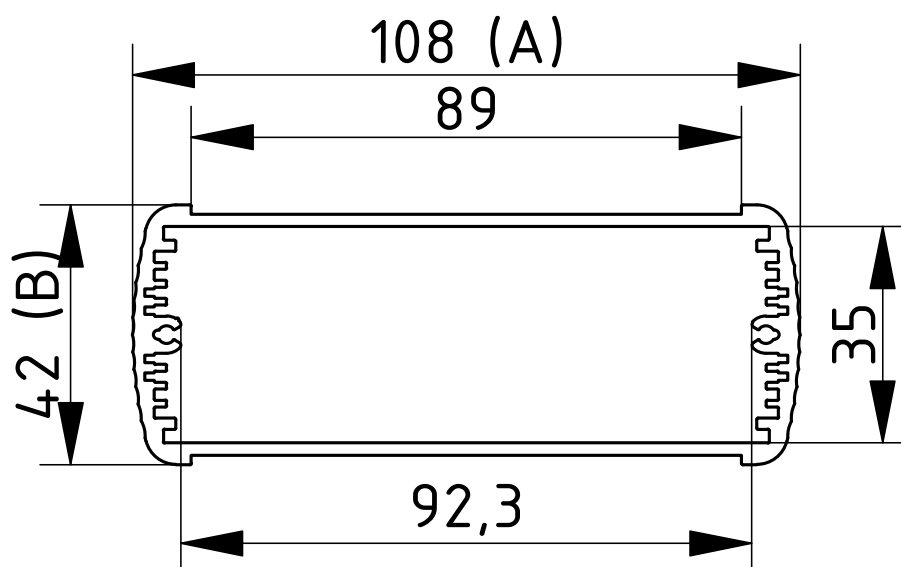

Scope Of Delivery: Enclosure profile

Notes: C = profile length, special lengths on request.