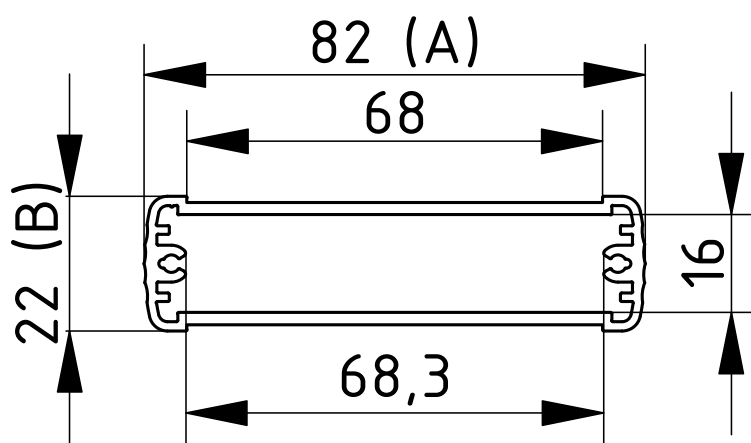

Scope Of Delivery: Enclosure profile

Notes: C = profile length, special lengths on request.