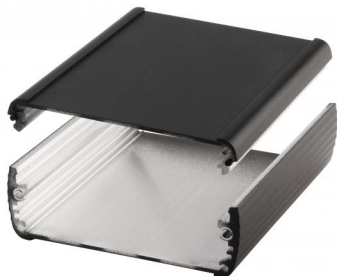

Scope Of Delivery: Enclosure profile, two parts including profile seal

Notes: C = profile length, special lengths on request.

Alubos

Enclosure profiles, horizontally-divided

ABPH 820

Model	Order no.	A	B	C
ABPH 820-0100	84826100	82	22	100
ABPH 820-0150	84826150	82	22	150
ABPH 820-0200	84826200	82	22	200
ABPH 820-1000	84826000	82	22	1000

Scope Of Delivery: Enclosure profile, two parts including profile seal

Notes: C = profile length, special lengths on request.

Alubos

Enclosure profiles, horizontally-divided

ABPH 800

Model	Order no.	A	B	C
ABPH 800-0100	84086100	82	32	100
ABPH 800-0150	84086150	82	32	150
ABPH 800-0200	84086200	82	32	200
ABPH 800-1000	84086001	82	32	1000