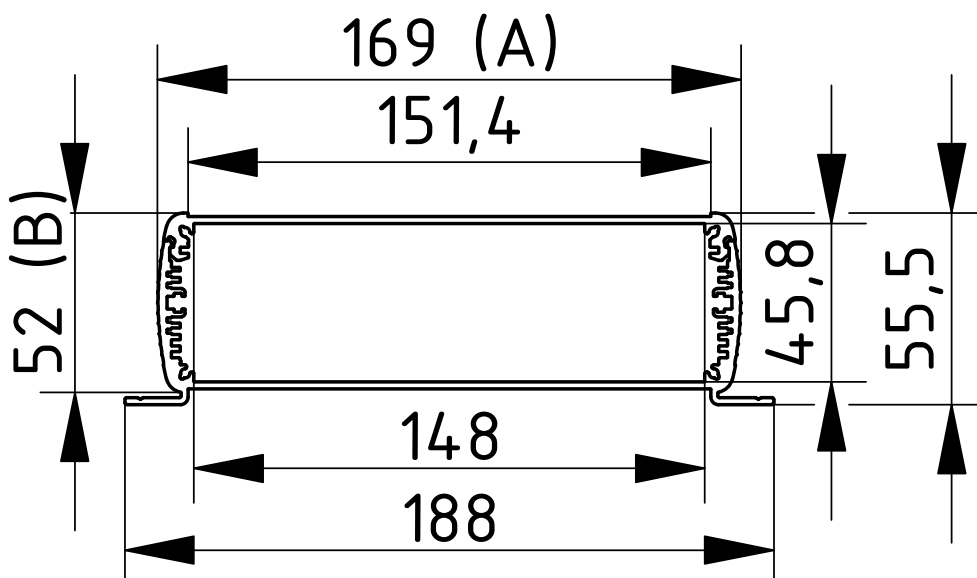

Alubos

Enclosure profiles divided horizontally, with wall brackets

ABPH 1600 WL

Model	Order no.	A	B	C
ABPH 1600-0100 WL	84316100	169	52	100
ABPH 1600-0150 WL	84316150	169	52	150
ABPH 1600-0200 WL	84316200	169	52	200

Scope Of Delivery: Enclosure profile, two parts including profile seal

Notes: C = profile length, special lengths on request.