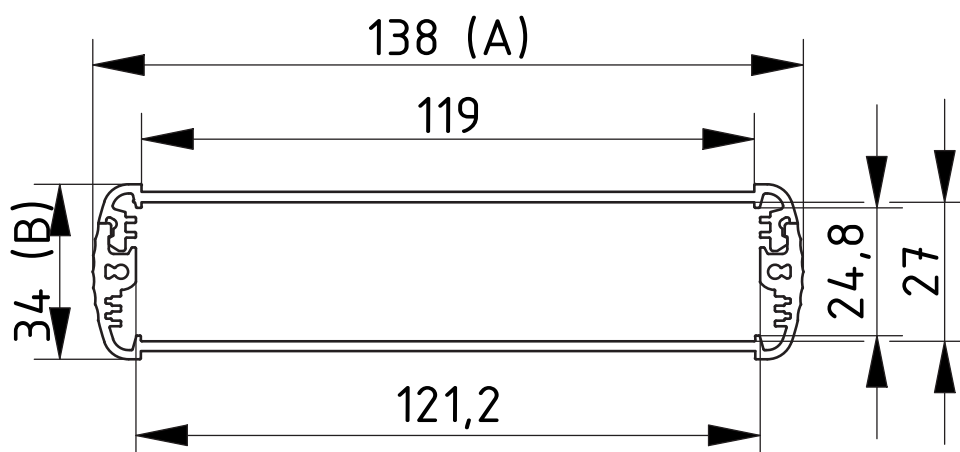

Alubos

Enclosure profiles, horizontally-divided

ABPH 1300

Model	Order no.	A	B	C
ABPH 1300-0100	84136100	138	34	100
ABPH 1300-0150	84136150	138	34	150
ABPH 1300-0200	84136200	138	34	200
ABPH 1300-1000	84136000	138	34	1000

Scope Of Delivery: Enclosure profile, two parts including profile seal

Notes: C = profile length, special lengths on request.