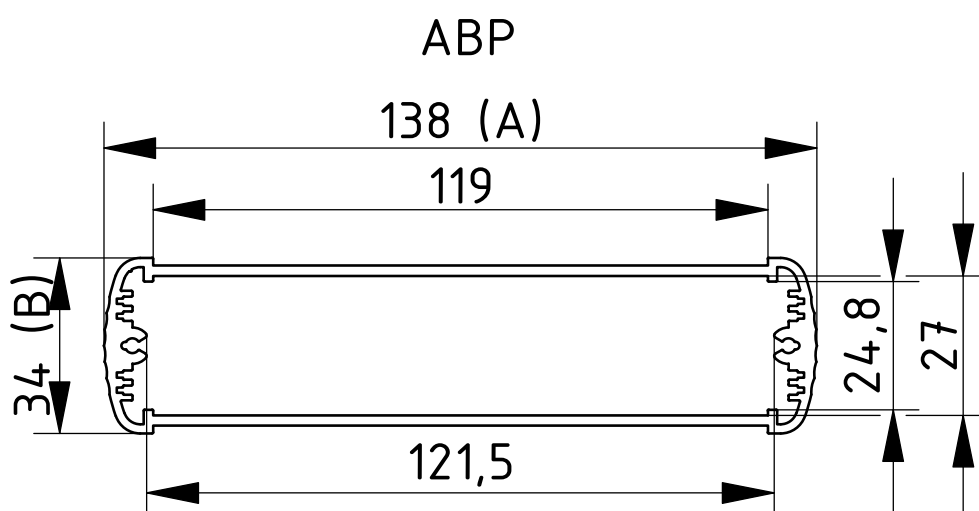

Alubos

Enclosure profiles, closed

ABP 1300

Model	Order no.	A	B	C
ABP 1300-0100	84130100	138	34	100
ABP 1300-0150	84130150	138	34	150
ABP 1300-0200	84130200	138	34	200
ABP 1300-1000	84130000	138	34	1000

Scope Of Delivery: Enclosure profile

Notes: C = profile length, special lengths on request.