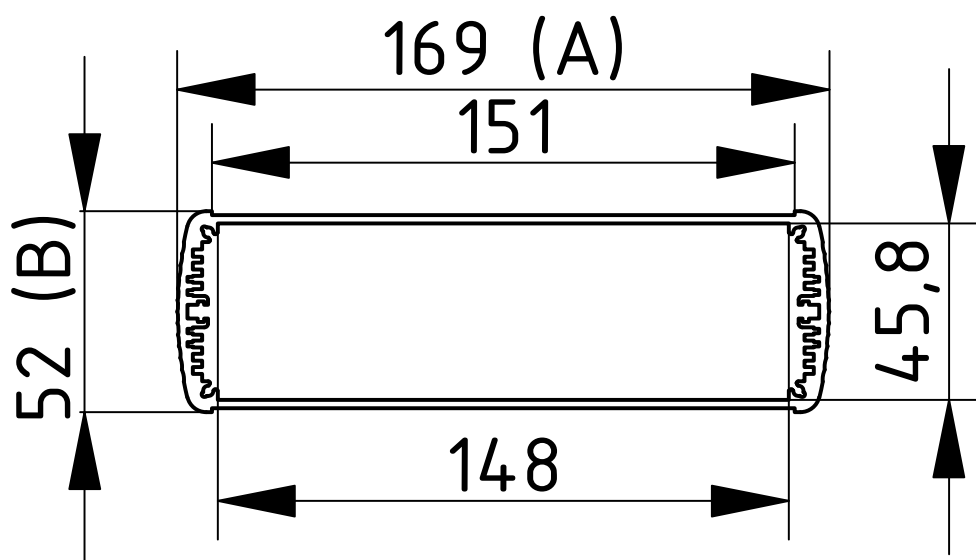

Scope Of Delivery: Enclosure profile

Notes: C = profile length, special lengths on request.