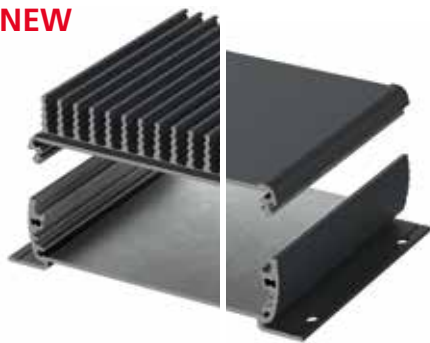

The product advantages

The enclosure body consists of a powder-coated aluminium profile and can be designed in length and colour to match the application.

NEW

As an option, heat sink fins (ABPH-K) and wall bracket profiles ensure reliable heat dissipation and sturdy wall mounting.

The profile variants – closed (ABP), horizontally divided (ABPH) or open on one side (ABPU) – provide a suitable enclosure solution for every installation situation.

Good EMC protection by means of contact surfaces which connect the lid to the profile. Conductive EMC seals are available if greater protection is required.