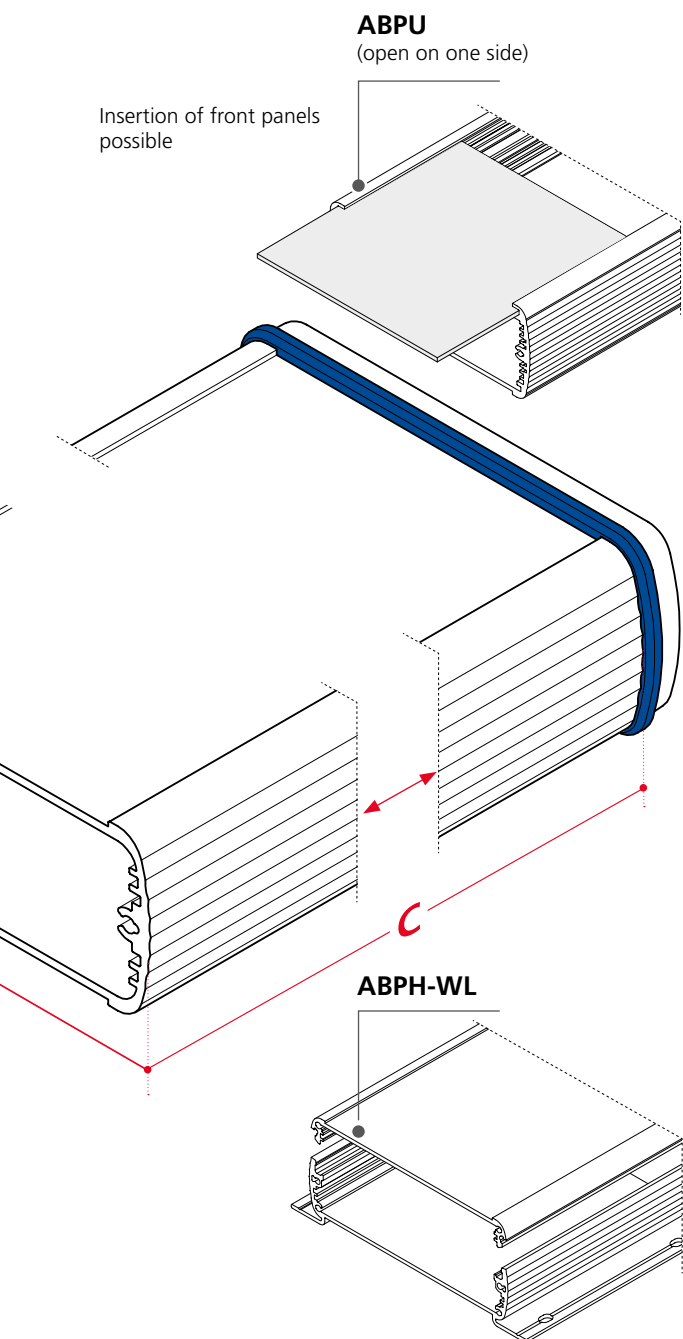

ABPH KWL
(horizontally divided, with heat sink and wall brackets)

Seals

End covers

Lid variants

ABD

ABM-AL / ABM-IR

ABM-AL-BE / ABM-IR-BE

AL= aluminium cap
IR = infrared-permissive plastic cap

BE = Variant with battery compartment

ABM-SAL

Variant with hinged lid

ABM-SAL-BE

BE = Variant with battery compartment

Dimensions

Model	A	B	C
ABP...600	57	32	*
ABP...800 / 820	82	32 / 22	*
ABP...880	84,5	82	*
ABP...1000	106	32	*
ABP...1040	108	42	*
ABP...1300	138	34	*
ABP...1600 / 1680	169	52 / 82	*
ABP...2070	210	74	*