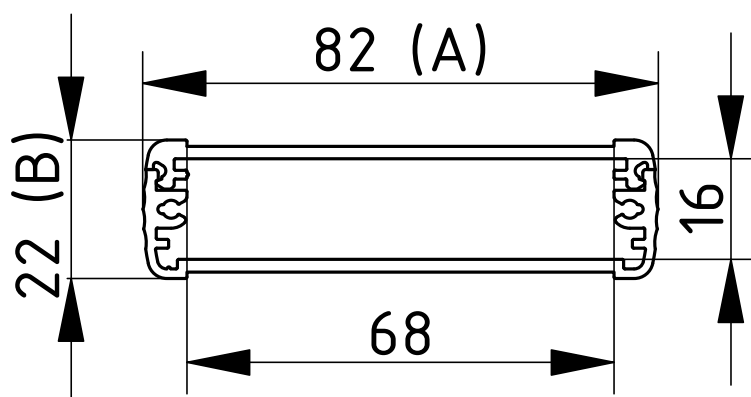

Scope Of Delivery: Enclosure profile, two parts including profile seal

Notes: C = profile length, special lengths on request.

Alubos

Enclosure profiles, horizontally-divided

ABPH 820

Model	Order no.	A	B	C
ABPH 820-0100	84826100	82	22	100
ABPH 820-0150	84826150	82	22	150
ABPH 820-0200	84826200	82	22	200
ABPH 820-1000	84826000	82	22	1000

Scope Of Delivery: Enclosure profile, two parts including profile seal

Notes: C = profile length, special lengths on request.

Alubos

Enclosure profiles, horizontally-divided

ABPH 800

Model	Order no.	A	B	C
ABPH 800-0100	84086100	82	32	100
ABPH 800-0150	84086150	82	32	150
ABPH 800-0200	84086200	82	32	200
ABPH 800-1000	84086001	82	32	1000