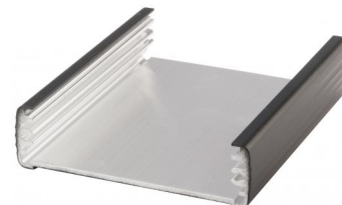

Notes: C = profile length, special lengths on request.

Alubos

Enclosure profiles, open on one side

ABPU 820

Model	Order no.	A	B	C
ABPU 820-0100	84827100	82	22	100
ABPU 820-0150	84827150	82	22	150
ABPU 820-0200	84827200	82	22	200
ABPU 820-1000	84827000	82	22	1000

Scope Of Delivery: Enclosure profile. Please order front panel for ABPU separately.

Notes: C = profile length, special lengths on request.

Alubos

Enclosure profiles, open on one side

ABPU 1040

Model	Order no.	A	B	C
ABPU 1040-0100	84047100	108	42	100
ABPU 1040-0150	84047150	108	42	150
ABPU 1040-0200	84047200	108	42	200
ABPU 1040-1000	84047000	108	42	1000