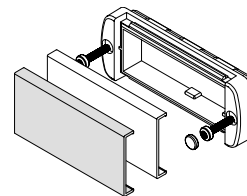

ABPH KWL
(horizontally divided, with heat sink and wall brackets)

Seals

End covers

Lid variants

ABD

ABM-AL / ABM-IR

ABM-AL-BE / ABM-IR-BE

AL= aluminium cap
IR = infrared-permissive plastic cap

BE = Variant with battery compartment

ABM-SAL

Variant with hinged lid

ABM-SAL-BE

BE = Variant with battery compartment

Dimensions

Model	A	B	C
ABP...600	57	32	*
ABP...800 / 820	82	32 / 22	*
ABP...880	84,5	82	*
ABP...1000	106	32	*
ABP...1040	108	42	*
ABP...1300	138	34	*
ABP...1600 / 1680	169	52 / 82	*
ABP...2070	210	74	*