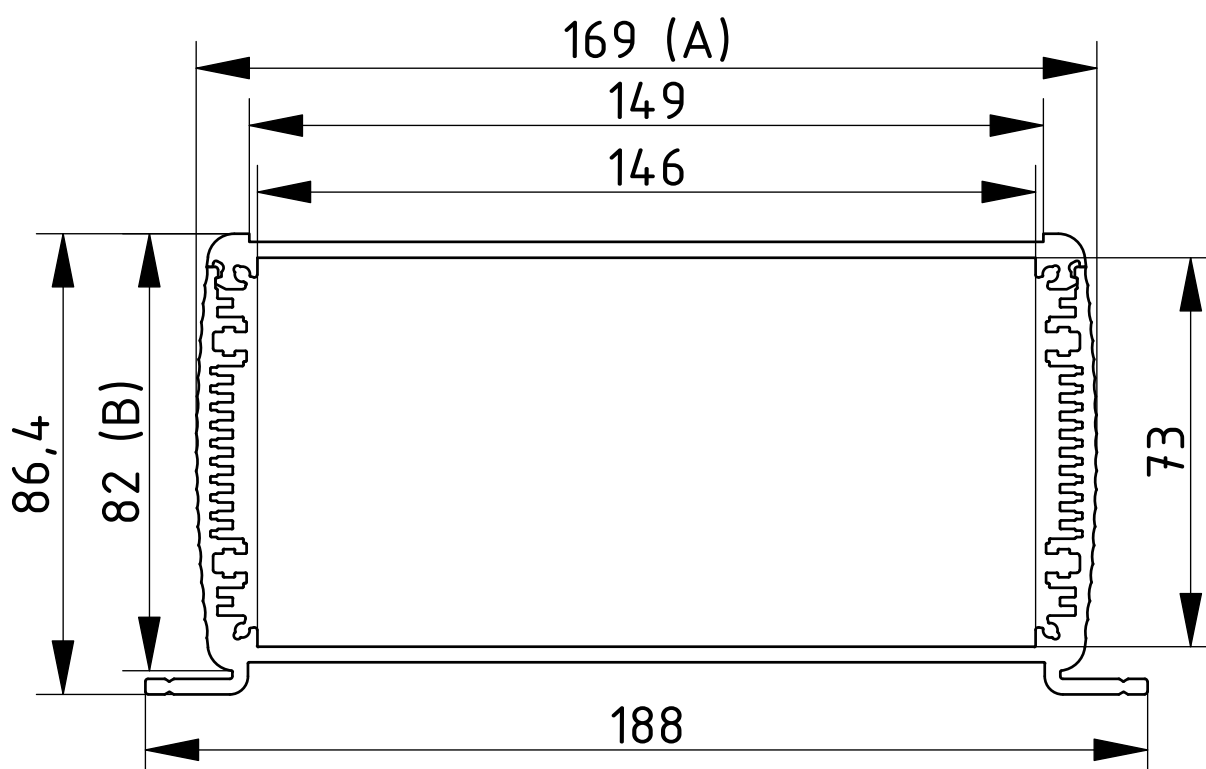

Scope Of Delivery: Enclosure profile, two parts including profile seal

Notes: C = profile length, special lengths on request.

Alubos

Enclosure profiles divided horizontally, with wall brackets and heat sink