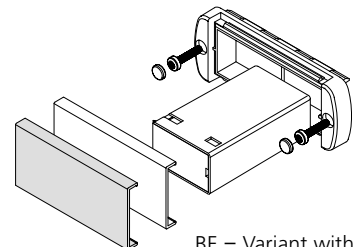

ABPH KWL
(horizontally divided, with heat sink and wall brackets)

Seals

End covers

Lid variants

ABD

ABM-AL / ABM-IR

ABM-AL-BE / ABM-IR-BE

AL= aluminium cap
IR = infrared-permissive plastic cap

BE = Variant with battery compartment

ABM-SAL

Variant with hinged lid

ABM-SAL-BE

BE = Variant with battery compartment

Dimensions

Model	A	B	C
ABP...600	57	32	*
ABP...800 / 820	82	32 / 22	*
ABP...880	84,5	82	*
ABP...1000	106	32	*
ABP...1040	108	42	*
ABP...1300	138	34	*
ABP...1600 / 1680	169	52 / 82	*
ABP...2070	210	74	*