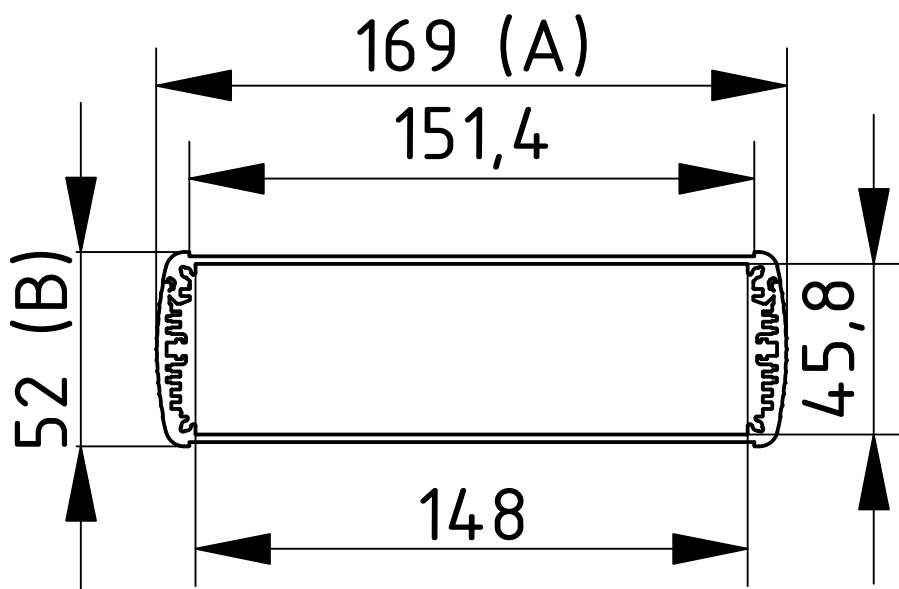

Alubos

Enclosure profiles, horizontally-divided

ABPH 1600

Model	Order no.	A	B	C
ABPH 1600-0100	84166100	169	52	100
ABPH 1600-0150	84166150	169	52	150
ABPH 1600-0200	84166200	169	52	200
ABPH 1600-1000	84166001	169	52	1000

Scope Of Delivery: Enclosure profile, two parts including profile seal

Notes: C = profile length, special lengths on request.