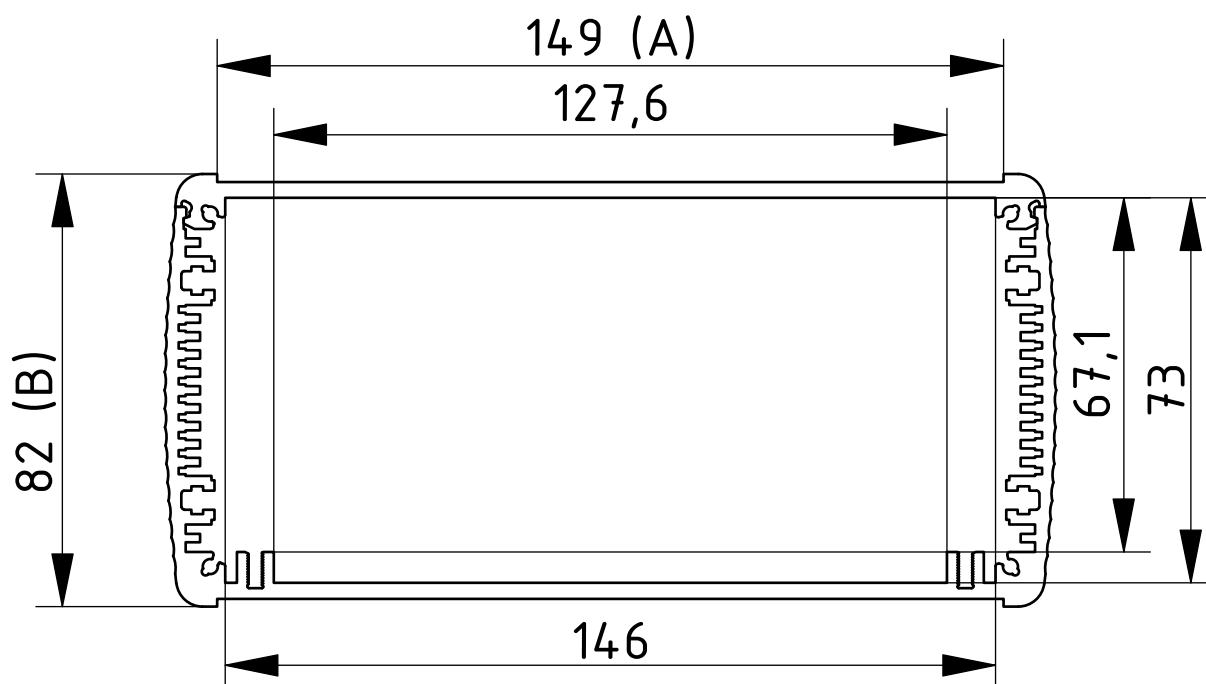

Scope Of Delivery: Enclosure profile, two parts including profile seal

Notes: C = profile length, special lengths on request.