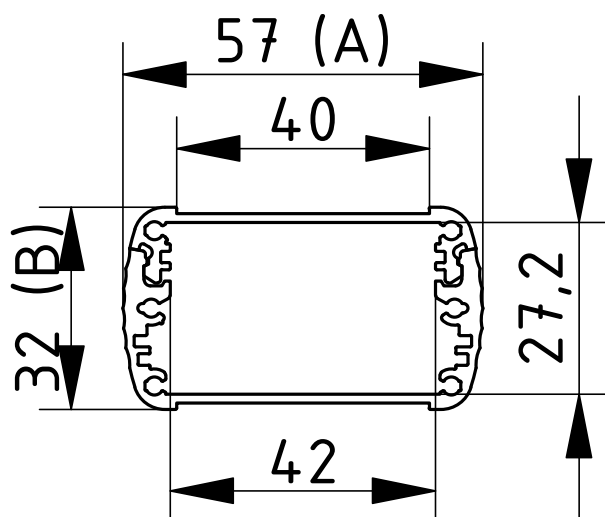

Scope Of Delivery: Enclosure profile

Notes: C = profile length, special lengths on request.

Alubos

Enclosure profiles, horizontally-divided

ABPH 600

Model	Order no.	A	B	C
ABPH 600-0100	84066100	57	32	100
ABPH 600-0150	84066150	57	32	150
ABPH 600-0200	84066200	57	32	200
ABPH 600-1000	84066001	57	32	1000

Scope Of Delivery: Enclosure profile, two parts including profile seal

Notes: C = profile length, special lengths on request.

Alubos

Enclosure profiles, horizontally-divided

ABPH 820

Model	Order no.	A	B	C
ABPH 820-0100	84826100	82	22	100
ABPH 820-0150	84826150	82	22	150
ABPH 820-0200	84826200	82	22	200
ABPH 820-1000	84826000	82	22	1000