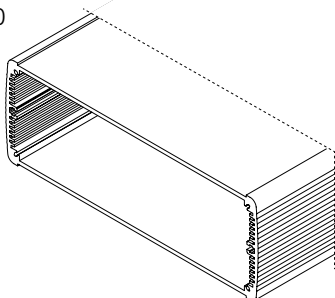

AB...1040

AB...1300

AB...1600 / AB...1680

AB...2070

Enclosure versions

ABPH
(horizontally divided)

ABPH K
(horizontally divided, with heat sink)

ABP
(closed)

ABPH KWL
(horizontally divided, with heat sink and wall brackets)

Seals

End covers

Lid variants

ABD

ABM-AL / ABM-IR

ABM-AL-BE / ABM-IR-BE

AL= aluminium cap
IR = infrared-permissive plastic cap