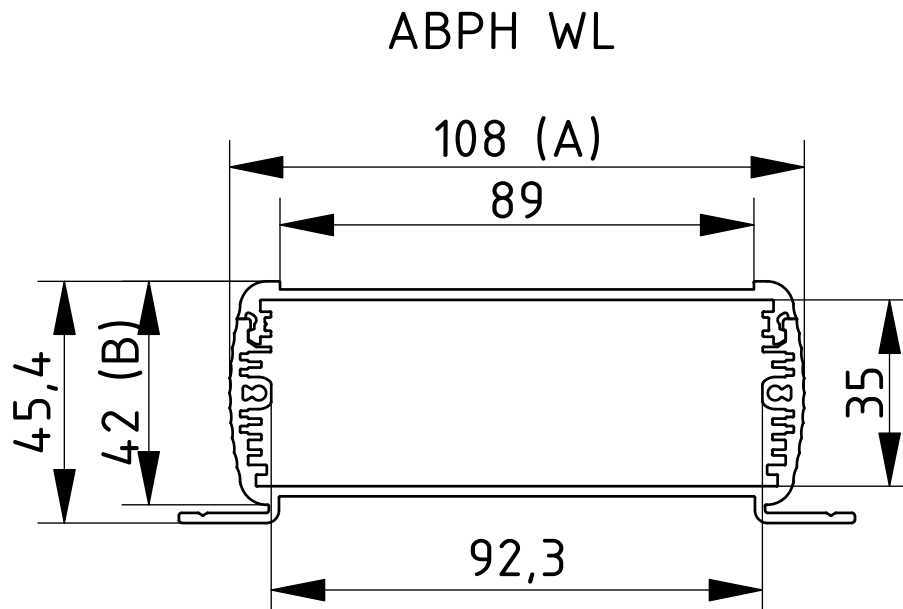

Alubos

Enclosure profiles divided horizontally, with wall brackets

ABPH 1040 WL

Model	Order no.	A	B	C
ABPH 1040-0100 WL	84304100	108	42	100
ABPH 1040-0150 WL	84304150	108	42	150
ABPH 1040-0200 WL	84304200	108	42	200

Scope Of Delivery: Enclosure profile, two parts including profile seal

Notes: C = profile length, special lengths on request.