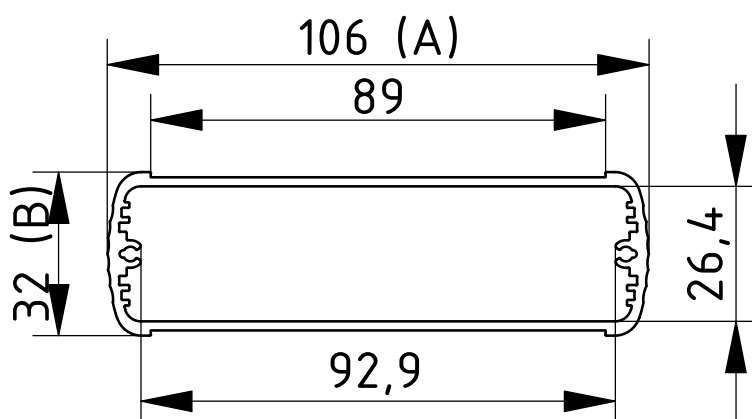

Alubos

Enclosure profiles, closed

ABP 1000

Model	Order no.	A	B	C
ABP 1000-0100	84100100	106	32	100
ABP 1000-0150	84100150	106	32	150
ABP 1000-0200	84100200	106	32	200
ABP 1000-1000	84100000	106	32	1000

Scope Of Delivery: Enclosure profile

Notes: C = profile length, special lengths on request.