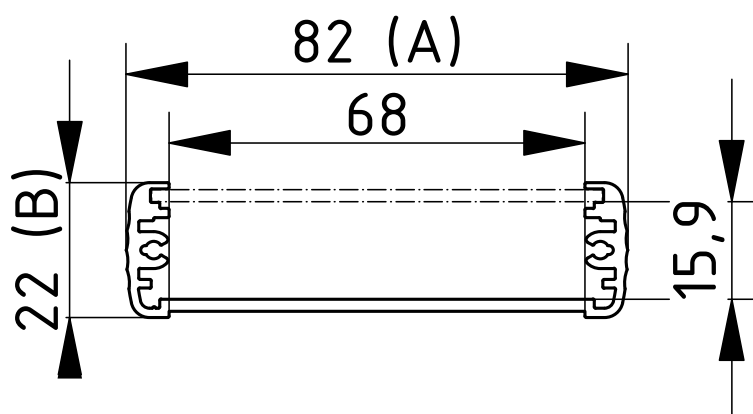

Alubos

Enclosure profiles, open on one side

ABPU 820

Model	Order no.	A	B	C
ABPU 820-0100	84827100	82	22	100
ABPU 820-0150	84827150	82	22	150
ABPU 820-0200	84827200	82	22	200
ABPU 820-1000	84827000	82	22	1000

Scope Of Delivery: Enclosure profile. Please order front panel for ABPU separately.

Notes: C = profile length, special lengths on request.