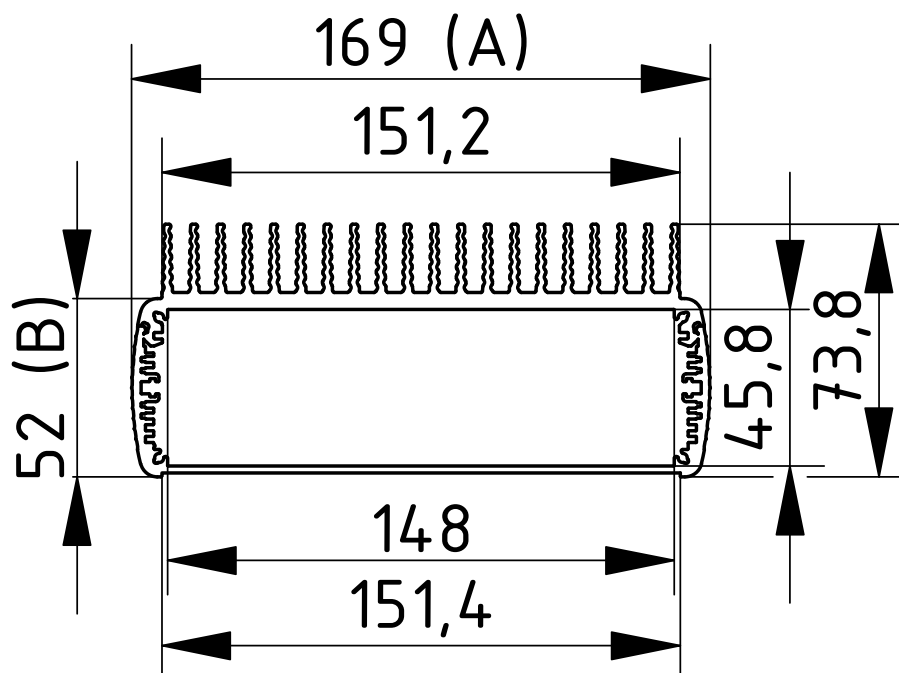

Alubos

Enclosure profiles horizontally-divided, with cooling element

ABPH 1600 K

Model	Order no.	A	B	C
ABPH 1600-0100 K	84516100	169	52	100
ABPH 1600-0150 K	84516150	169	52	150
ABPH 1600-0200 K	84516200	169	52	200

Scope Of Delivery: Enclosure profile, two parts including profile seal

Notes: C = profile length, special lengths on request.