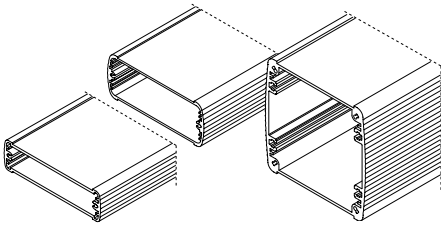

Extruded profiles: Al Mg Si 0,5 powder coated

Diecast lid: GD Al Si 12, powder coated

Seal: TPE

For details see technical information.

Profile cross-sections

AB...600

AB...820 / AB...800 / AB...880

AB...1000