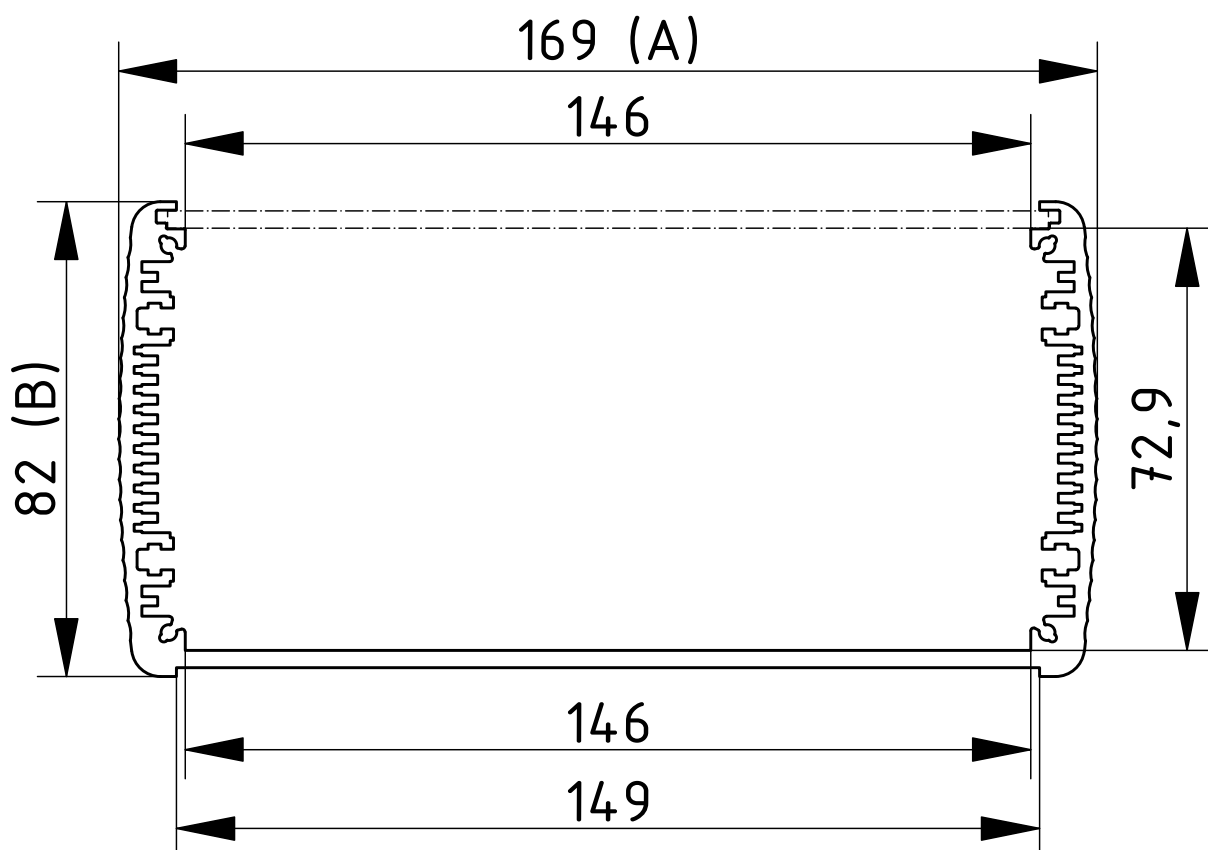

Alubos

Enclosure profiles, open on one side

ABPU 1680

Model	Order no.	A	B	C
ABPU 1680-0100	84687100	169	82	100
ABPU 1680-0150	84687150	169	82	150
ABPU 1680-0200	84687200	169	82	200
ABPU 1680-1000	84687000	169	82	1000

Scope Of Delivery: Enclosure profile. Please order front panel for ABPU separately.

Notes: C = profile length, special lengths on request.