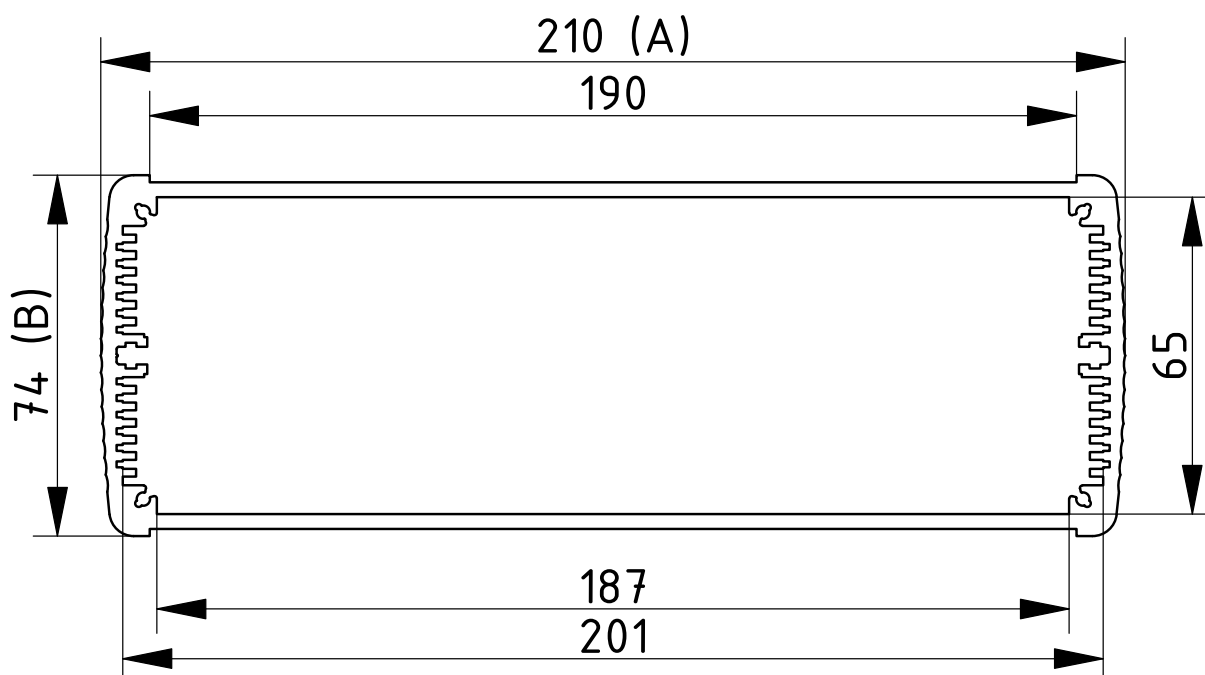

Scope Of Delivery: Enclosure profile

Notes: C = profile length, special lengths on request.