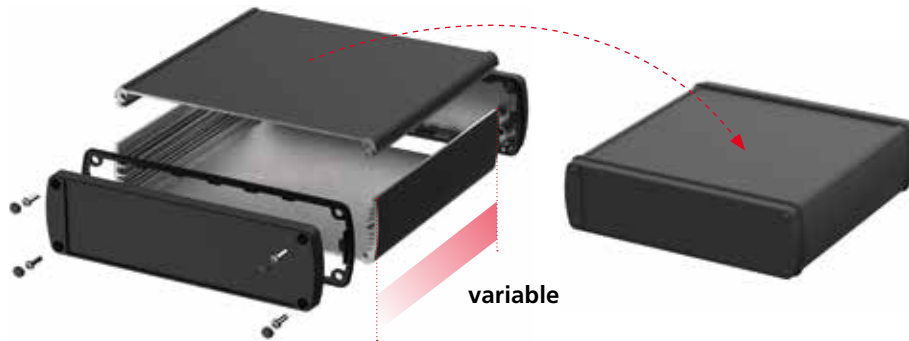

The product advantages

The enclosure body consists of a powder-coated aluminium profile and can be designed in length and colour to match the application.

NEW

As an option, heat sink fins (ABPH-K) and wall bracket profiles ensure reliable heat dissipation and sturdy wall mounting.

The profile variants – closed (ABP), horizontally divided (ABPH) or open on one side (ABPU) – provide a suitable enclosure solution for every installation situation.

Good EMC protection by means of contact surfaces which connect the lid to the profile. Conductive EMC seals are available if greater protection is required.