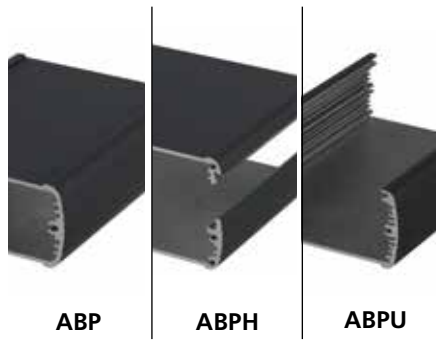

The product advantages

The enclosure body consists of a powder-coated aluminium profile and can be designed in length and colour to match the application.

NEW

As an option, heat sink fins (ABPH-K) and wall bracket profiles ensure reliable heat dissipation and sturdy wall mounting.

The profile variants – closed (ABP), horizontally divided (ABPH) or open on one side (ABPU) – provide a suitable enclosure solution for every installation situation.

Good EMC protection by means of contact surfaces which connect the lid to the profile. Conductive EMC seals are available if greater protection is required.