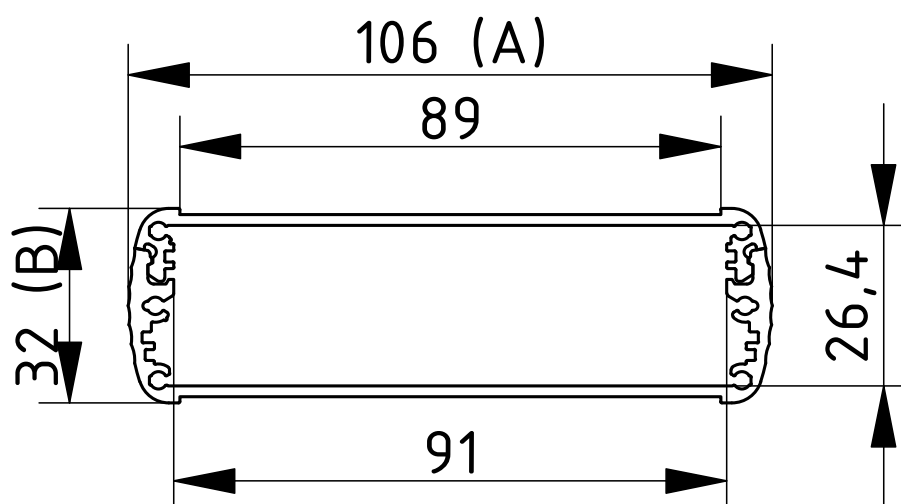

Alubos

Enclosure profiles, horizontally-divided

ABPH 1000

Model	Order no.	A	B	C
ABPH 1000-0100	84106100	106	32	100
ABPH 1000-0150	84106150	106	32	150
ABPH 1000-0200	84106200	106	32	200
ABPH 1000-1000	84106001	106	32	1000

Scope Of Delivery: Enclosure profile, two parts including profile seal

Notes: C = profile length, special lengths on request.