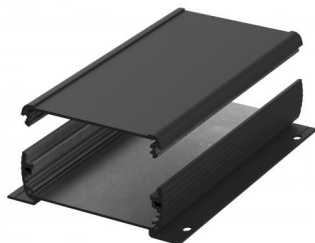

Alubos

Enclosure profiles divided horizontally, with wall brackets

ABPH 800 WL

Model	Order no.	A	B	C
ABPH 800-0100 WL	84308100	82	32	100
ABPH 800-0150 WL	84308150	82	32	150
ABPH 800-0200 WL	84308200	82	32	200

Scope Of Delivery: Enclosure profile, two parts including profile seal

Notes: C = profile length, special lengths on request.