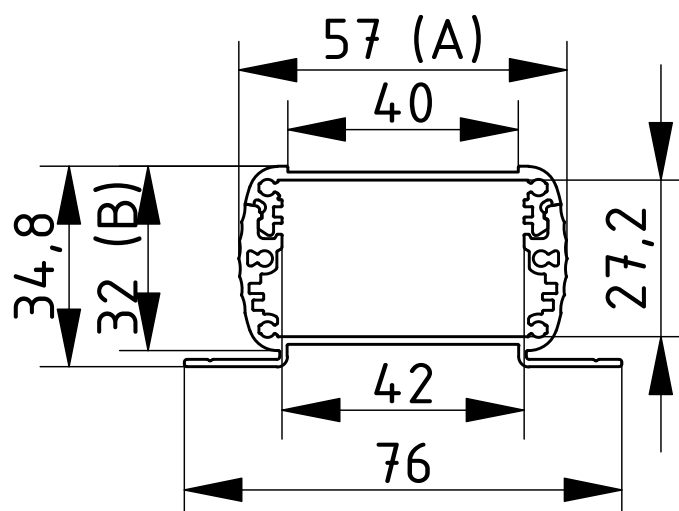

Notes: C = profile length, special lengths on request.

Alubos

Enclosure profiles divided horizontally, with wall brackets

ABPH 600 WL

Model	Order no.	A	B	C
ABPH 600-0100 WL	84306100	57	32	100
ABPH 600-0150 WL	84306150	57	32	150
ABPH 600-0200 WL	84306200	57	32	200

Scope Of Delivery: Enclosure profile, two parts including profile seal

Notes: C = profile length, special lengths on request.

Alubos

Enclosure profiles divided horizontally, with wall brackets

ABPH 800 WL