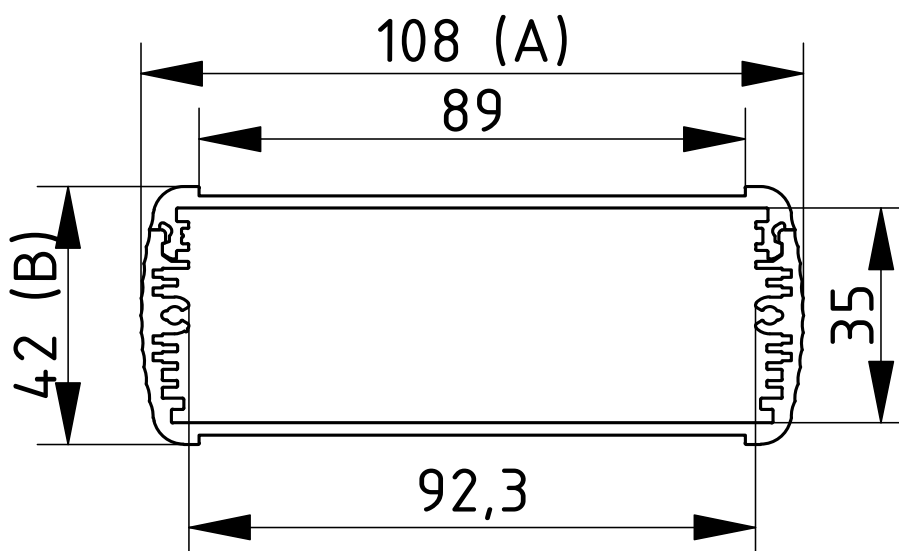

Alubos

Enclosure profiles, horizontally-divided

ABPH 1040

Model	Order no.	A	B	C
ABPH 1040-0100	84046100	108	42	100
ABPH 1040-0150	84046150	108	42	150
ABPH 1040-0200	84046200	108	42	200
ABPH 1040-1000	84046000	108	42	1000

Scope Of Delivery: Enclosure profile, two parts including profile seal

Notes: C = profile length, special lengths on request.