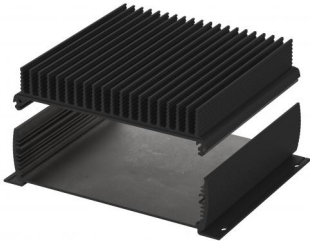

Notes: C = profile length, special lengths on request.

Alubos

Enclosure profiles divided horizontally, with wall brackets and heat sink

ABPH 1000 KWL

Model	Order no.	A	B	C
ABPH 1000-0100 KWL	84410100	106	32	100
ABPH 1000-0150 KWL	84410150	106	32	150
ABPH 1000-0200 KWL	84410200	106	32	200

Scope Of Delivery: Enclosure profile, two parts including profile seal

Notes: C = profile length, special lengths on request.

Alubos

Enclosure profiles divided horizontally, with wall brackets and heat sink