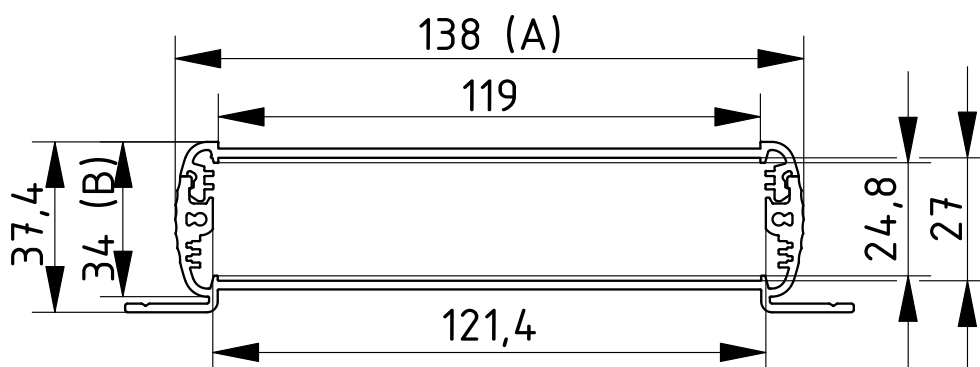

Alubos

Enclosure profiles divided horizontally, with wall brackets

ABPH 1300 WL

Model	Order no.	A	B	C
ABPH 1300-0100 WL	84313100	138	34	100
ABPH 1300-0150 WL	84313150	138	34	150
ABPH 1300-0200 WL	84313200	138	34	200

Scope Of Delivery: Enclosure profile, two parts including profile seal

Notes: C = profile length, special lengths on request.