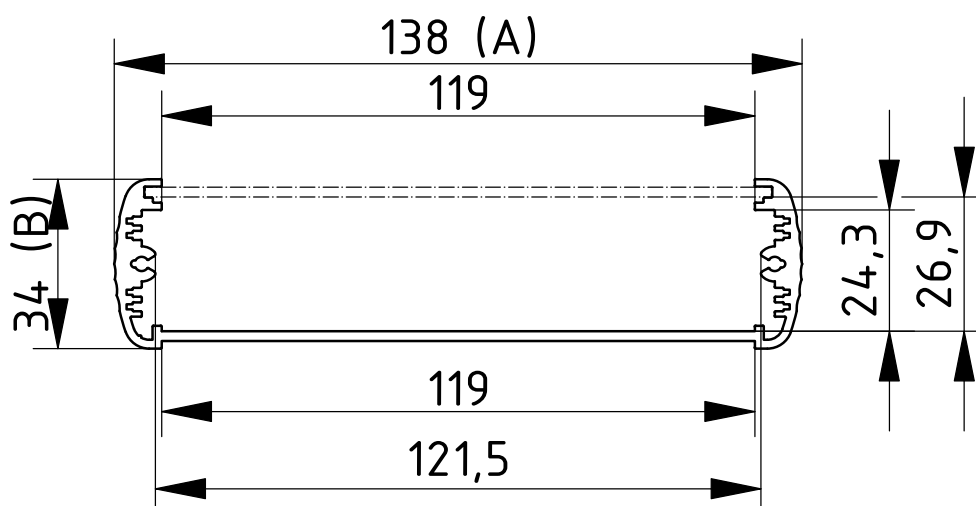

Alubos

Enclosure profiles, open on one side

ABPU 1300

Model	Order no.	A	B	C
ABPU 1300-0100	84137100	138	34	100
ABPU 1300-0150	84137150	138	34	150
ABPU 1300-0200	84137200	138	34	200
ABPU 1300-1000	84137000	138	34	1000

Scope Of Delivery: Enclosure profile. Please order front panel for ABPU separately.

Notes: C = profile length, special lengths on request.