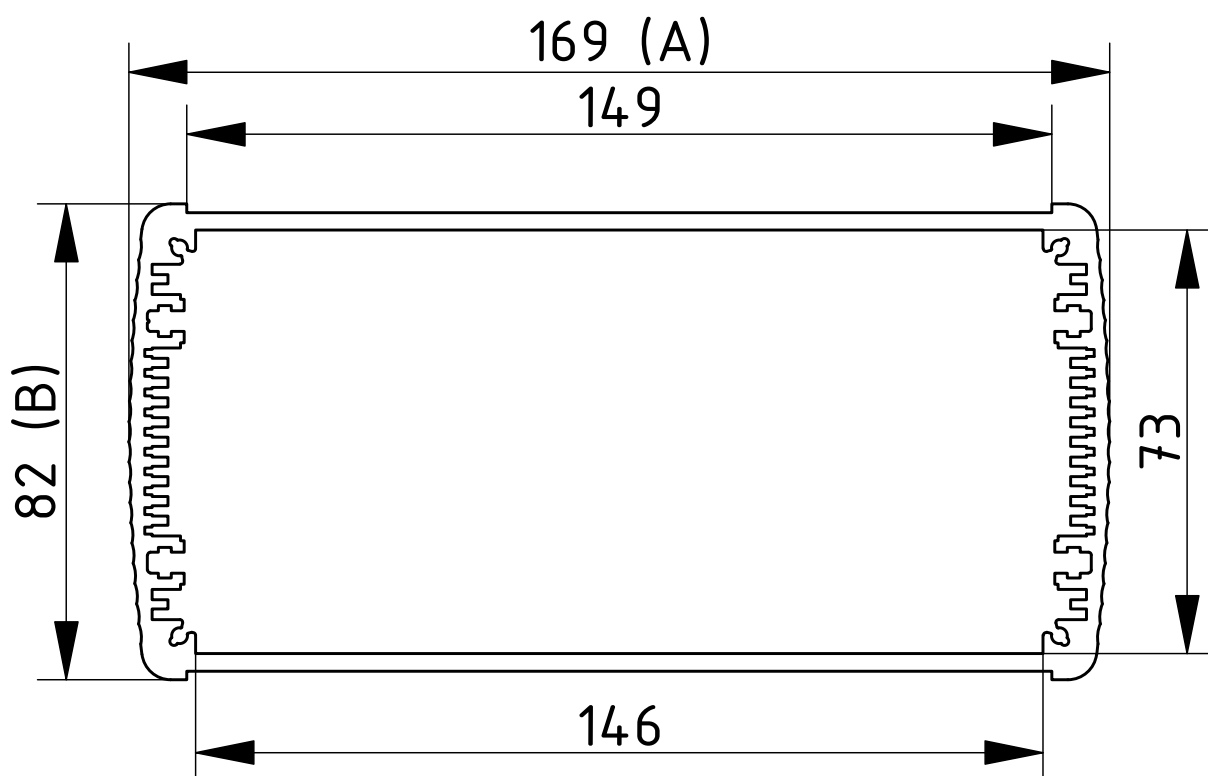

Alubos

Enclosure profiles, closed

ABP 1680

Model	Order no.	A	B	C
ABP 1680-0100	84680100	169	82	100
ABP 1680-0150	84680150	169	82	150
ABP 1680-0200	84680200	169	82	200
ABP 1680-1000	84680000	169	82	1000

Scope Of Delivery: Enclosure profile

Notes: C = profile length, special lengths on request.